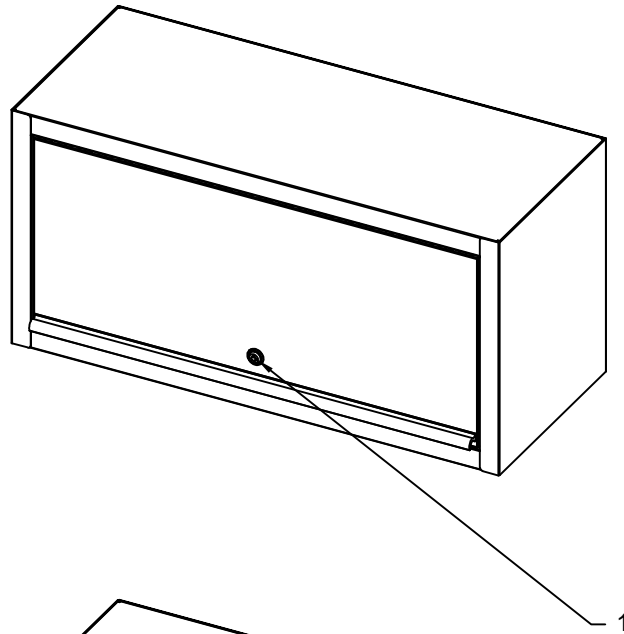

Steel Wall Cabinet Manual

Wall Cabinet

PARTS LIST

 " The keys are taped to the inside of shelf."

Ref#	Description	Part#	Qty
1	Lock(Black)	304071	1 pc
2	Gas strut	303091	2 pcs
3	Pad	314082	2 pcs
4	Door Pull	301167	1 pc
5	Shelf Support	203902	4 pcs
6	Shelf	205404	1 pc

NOTE

1. Replacement keys may be ordered, the code which appears on the face of the lock required.
2. Give the information for service parts: part number, and quantity.