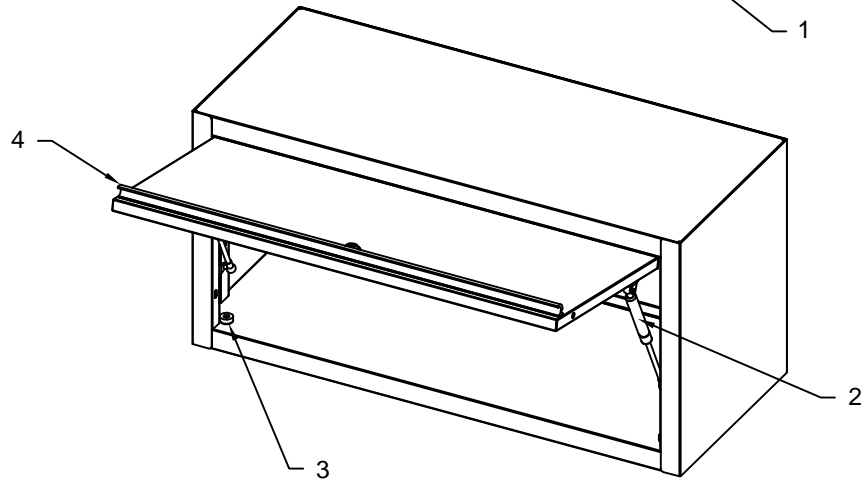

Steel Wall Cabinet Manual

Wall Cabinet

PARTS LIST

 " The keys are taped to the inside of shelf."

Ref#	Description	Part#	Qty
1	Lock(Black)	304071	1 pc
2	Gas strut	303091	2 pcs
3	Pad	314082	2 pcs
4	Door Pull	301167	1 pc
5	Shelf Support	203902	4 pcs
6	Shelf	205404	1 pc