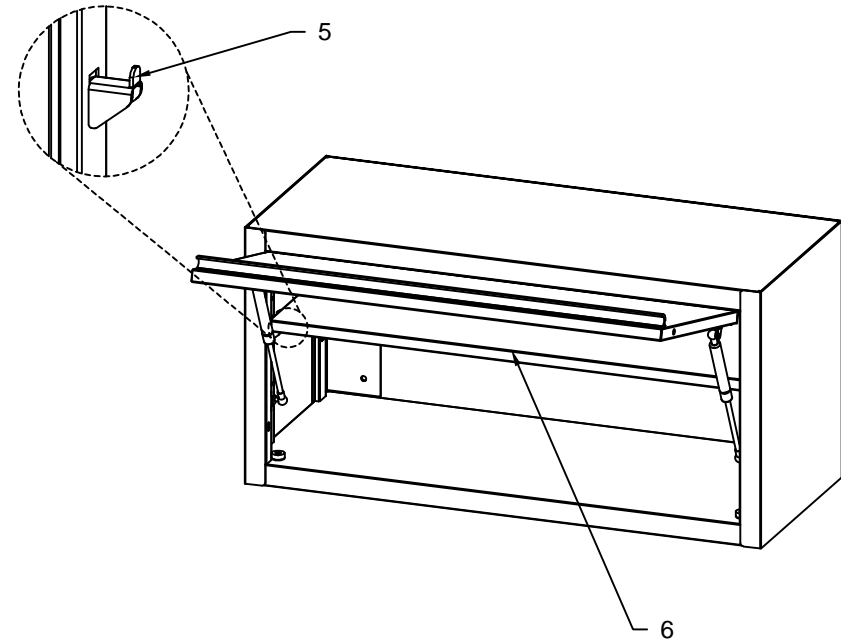

Steel Wall Cabinet Manual

Wall Cabinet

PARTS LIST

 " The keys are taped to the inside of shelf."

Ref#	Description	Part#	Qty
1	Lock(Black)	304071	1 pc
2	Gas strut	303091	2 pcs
3	Pad	314082	2 pcs
4	Door Pull	301167	1 pc
5	Shelf Support	203902	4 pcs
6	Shelf	205404	1 pc

NOTE

1. Replacement keys may be ordered, the code which appears on the face of the lock required.
2. Give the information for service parts: part number, and quantity.